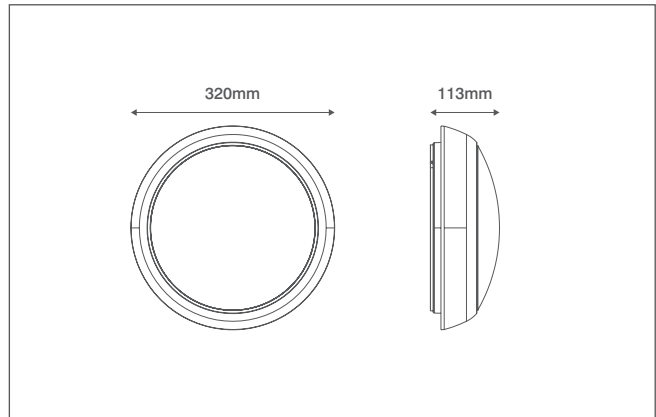

Product Code: OV9700WH12EM

Description: 12W LED Bulkhead - Emergency - IP65 - CTA - White

General Information

Dimensions	320mm Diameter x 113mm (D)
Materials	Base & Diffuser: Polycarbonate (UV Stabilised) Gear Tray: Powdercoated Steel LED Array: Aluminium Substrate
Finish	White (RAL 9010)
Product Weight	1Kg
Ingress Protection	IP65
Flammability	UL94-V2
Warranty	5 Years (4 Years Battery)